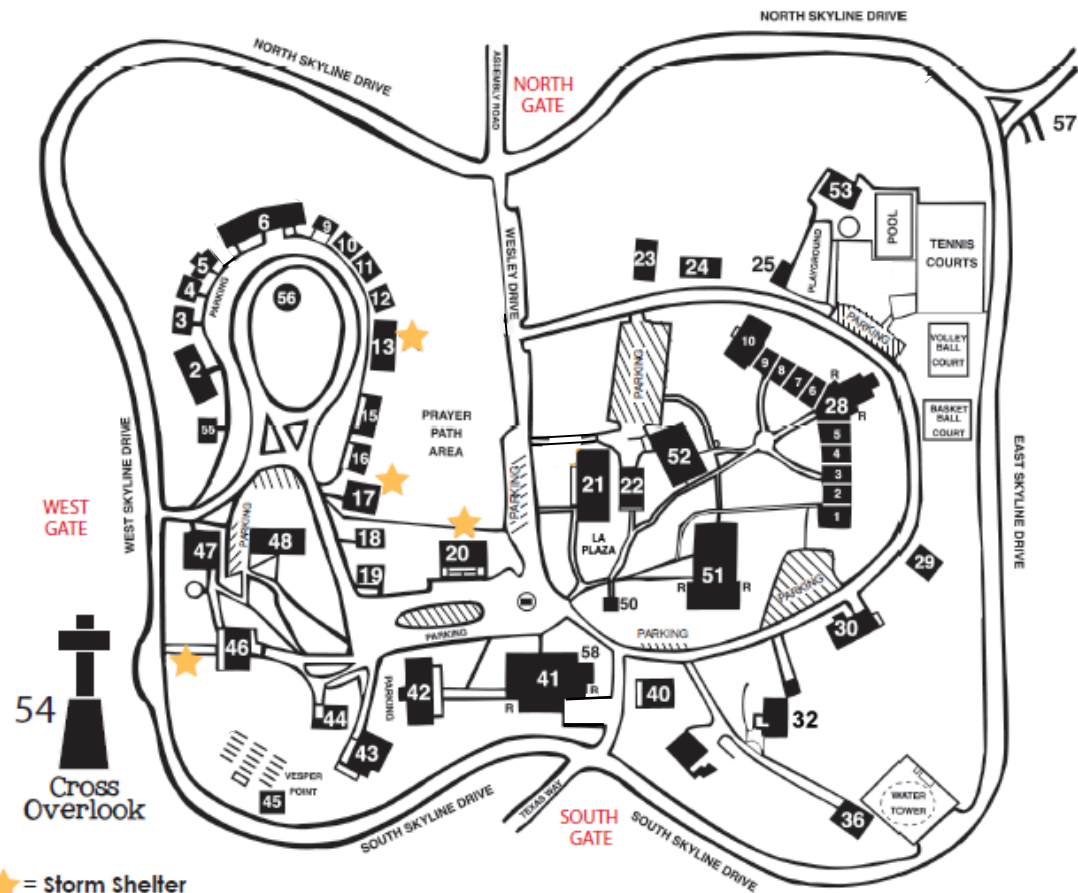

- 2 Sequoyah
- 3 Barnett
- 4 Fooks
- 5 New Mexico
- 6 Texas
- 9 Fayetteville
- 10 Oklahoma
- 11 Louisiana
- 12 Missouri
- ★ 13 **Arkansas**
- 15 Campbell
- ★ 17 **Maples Guest House**
- 18 Wilson
- ★ 19 Edwards
- ★ 20 **Cate Administration Building**
- 21 Parker Hall
- 22 Cokesbury Gallery
- 23 Kansas
- 24 Nebraska
- 25 North Pavilion
- 28 Chapel at Martin
- 29 East Pavilion
- 30 Sunrise Cottage
- 32 Galloway Cottage
- 36 Maintenance Shop
- 39 Shiloh
- 40 Oaks
- 41 Galloway Dining Hall
- 42 Elza Stephens Remmel Hall (Wesley)
- 43 Bishops Cottage
- 44 Sunset Cottage
- 45 Vesper Point
- ★ 46 **Young Lodge**
- 47 Yancey Lodge
- 48 Millar Lodge
- 50 Cross Gazebo
- 51 Clapp Auditorium
- 52 Bailey Center
- 53 Pool
- 54 Cross Overlook
- 55 Redbud Cottage
- 56 Williams- Ware Gazebo
- 57 Mount Sequoyah Woods Trail
- 58 Vending CODE 5858

★ = Storm Shelter
 R = Restrooms