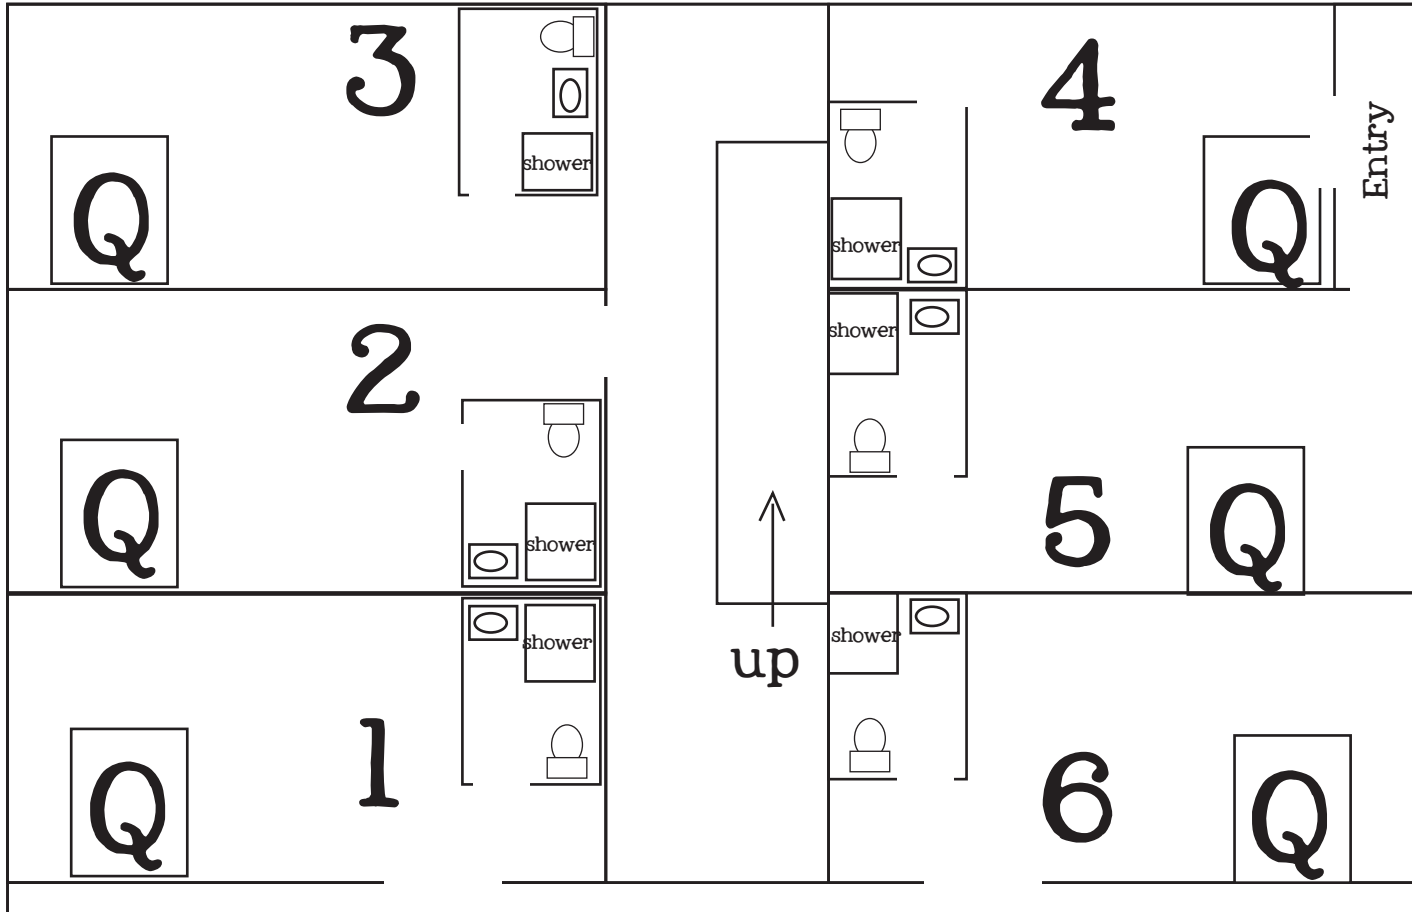

Yancey Lodge

Occupancy 46

Sunroom

Size 165' x 40'

Capacity 20-30 people

Entry

Kitchen

Sunroom

First Floor