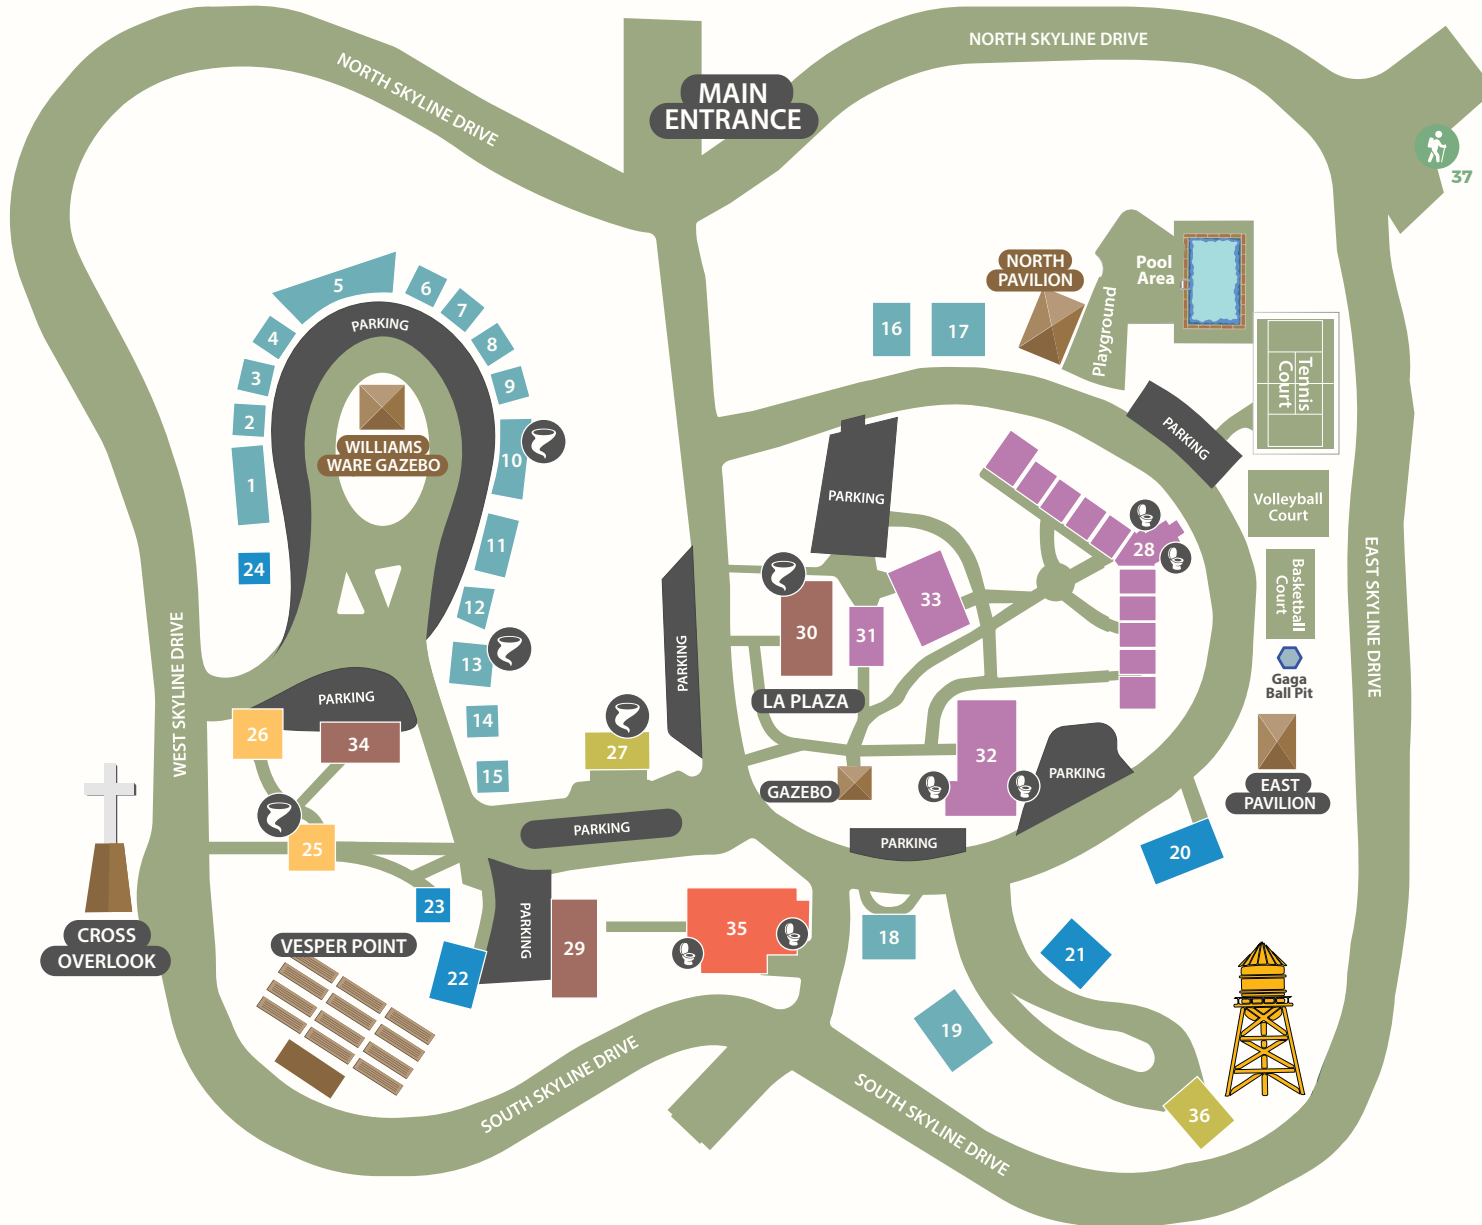

**MOUNT
SEQUOYAH**

♦ FAYETTEVILLE, AR ♦

THANK YOU FOR VISITING

MAP KEY

WIFI: MSRCC
PW: Ms2015**

LODGING

- 1 HICKORY
- 2 BARNETT
- 3 FOOKS
- 4 PINES
- 5 ELM
- 6 FAYETTEVILLE
- 7 SASSAFRAS
- 8 DOGWOOD
- 9 MAGNOLIA
- 10 ARKANSAS
- 11 CAMPBELL
- 12 KAETZELL
- 13 MAPLES
- 14 WILLSON
- 15 EDWARDS
- 16 CEDAR
- 17 CYPRESS
- 18 OAKS
- 19 SHILOH
- 20 SUNRISE HOUSE
- 21 GALLOWAY HOUSE
- 22 BIRCH HOUSE
- 23 SUNSET HOUSE
- 24 REDBUD HOUSE
- 25 YOUNG LODGE
- 26 YANCEY LODGE

ADMINISTRATION

- 27 OFFICE

MEETING/EVENT SPACES

- 28 MARTIN CHAPEL & CLASSROOMS
- 29 SEQUOYAH HALL
- 30 PARKER HALL (lodging available)
- 31 OZARK
- 32 CLAPP AUDITORIUM
- 33 BAILEY CENTER
- 34 MILLAR LODGE (lodging available)

OTHER

- 35 DINING HALL
- 36 MAINTENANCE SHOP
- 37 MT. SEQUOYAH WOODS TRAILHEAD

150 N SKYLINE DR, FAYETTEVILLE, AR 72701 | OFFICE: 479.443.4531
GUEST SERVICE (AFTER HOURS): 479.601.4223 | FAX: 479.443.4569 | MOUNTSEQUOYAH.ORG